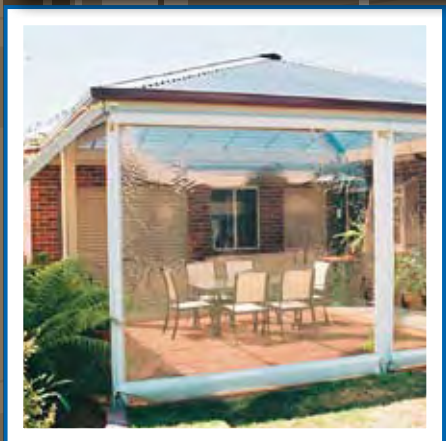

LOUVRES AND SLATS

Apollo Patios' Accessories range of louvres and slats will transform your outdoor living area by providing privacy and protection from the elements all-year-round.

Our systems are constructed from powder coated aluminium materials, which are designed to compliment your Apollo Patios structure, while eliminating costly maintenance issues such as: painting, cracking and warping, which are experienced with timber products.

Louvres offer Full Protection, while slats offer Moderate Protection from rain, direct sun and vision. Each of the two products can be provided in either a vertical or horizontal configuration.

AVAILABLE LOUVRE & SLAT SYSTEMS:

*To approved applicants

APOLLO PATIO ACCESSORIES

blinds ■ louvres ■ privacy screens

GEARED BLINDS

Geared Blinds are a perfect addition to any verandah, pergola or outdoor entertainment area. Geared Blinds are such a versatile option, simply wind-up the blind when you want to catch the cooling Summer breezes. Should inclement weather set in, shut out the wind and rain by winding-down the blind and securing with a stainless steel fastener. For even greater protection, optional side-zips are available.

Available fabrics: - Clear or Tinted plastic
- PVC coated – polyethylene woven mesh

WALL SECTION BLINDS

Wall Section Blinds are our most economical blind system. Ideal for cooler evenings, these blinds can protect your entertainment area from all kinds of weather conditions and includes side zips for a weather-tight seal. The Wall Section Blind can be raised and lowered by hand or with an optional Rope & Pulley system.