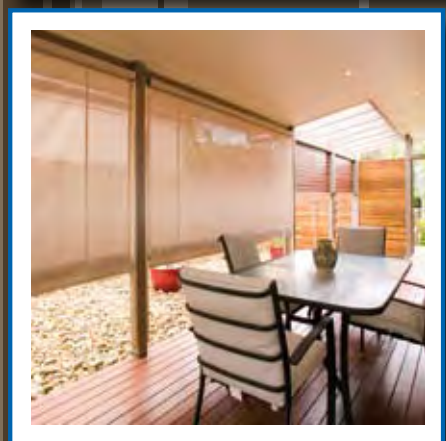

STRAIGHT DROP BLINDS

Straight Drop Blinds are ideal for screening-in your verandah, patio or pergola. A spring-loaded recoil actuator assists the raising and lowering of this blind. Stainless-steel fasteners are provided for latching the blind in the down position. Additional fasteners, for providing multiple latching positions, are an available option.

Available fabrics: - PVC coated – polyethylene woven mesh
- Acrylic – solid

Easy finance terms available*

**FOR AN OBLIGATION FREE
MEASURE & APPRAISAL**

1800 007 321

www.apollopatio.com.au

*To approved applicants