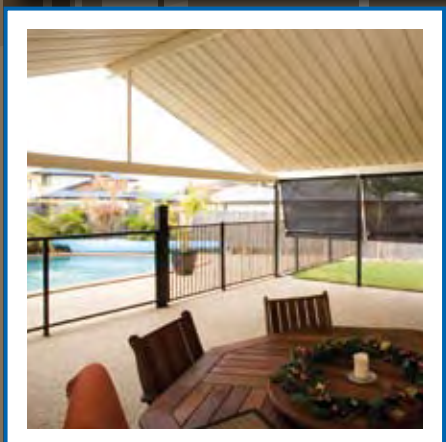

AUTOMATIC BLINDS

One of our most popular blind designs, the automatic blind consists of an internal spring recoil retraction system located inside the top roller tube, a set of zinc plated guide rails and wedge-lock projection arms. The projection arms, available in varying lengths, holds the bottom edge of the blind out, increasing the shaded area. The Automatic Blind can easily be pulled down to a suitable position; release your grip of the bottom tube and the blind locks automatically onto the guide rail. Once the blind is no longer required, grab-hold of the bottom tube, bend it downward and the blind is automatically retracted by the internal spring-recoil system.

Available fabrics: - PVC coated – polyethylene woven mesh