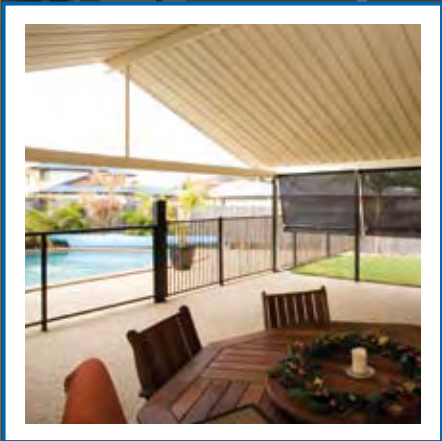

AUTOMATIC BLINDS

One of our most popular blind designs, the automatic blind consists of an internal spring recoil retraction system located inside the top roller tube, a set of zinc plated guide rails and wedge-lock projection arms. The projection arms, available in varying lengths, holds the bottom edge of the blind out, increasing the shaded area. The Automatic Blind can easily be pulled down to a suitable position; release your grip of the bottom tube and the blind locks automatically onto the guide rail. Once the blind is no longer required, grab-hold of the bottom tube, bend it downward and the blind is automatically retracted by the internal spring-recoil system.

Available fabrics: - PVC coated – polyethylene woven mesh