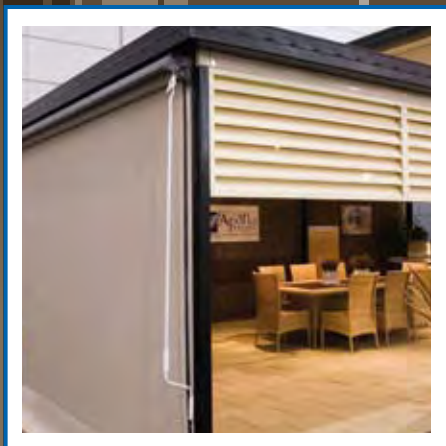

Louvres offer Full Protection, while slats offer Moderate Protection from rain, direct sun and vision. Each of the two products can be provided in either a vertical or horizontal configuration.

AVAILABLE LOUVRE & SLAT SYSTEMS:

- o Sun Screening
- o Privacy Screening
- o THERMOFLOW - Gable Infill Venting (horizontal louvres only)
- o Balustrade - (vertical slats only)

NOW INTRODUCING WOODGRAIN FINISHES for Louvres & Slats

www.apollopatio.com.au

*To approved applicants

APOLLO PATIO ACCESSORIES

blinds ■ louvres ■ privacy screens

GEARED BLINDS

Geared Blinds are a perfect addition to any verandah, pergola or outdoor entertainment area. Geared Blinds are such a versatile option, simply wind-up the blind when you want to catch the cooling Summer breezes. Should inclement weather set in, shut out the wind and rain by winding-down the blind and securing with a stainless steel fastener. For even greater protection, optional side-zips are available.

Available fabrics: - Clear or Tinted plastic
- PVC coated – polyethylene woven mesh

WALL SECTION BLINDS

Wall Section Blinds are our most economical blind system. Ideal for cooler evenings, these blinds can protect your entertainment area from all kinds of weather conditions and includes side zips for a weather-tight seal. The Wall Section Blind can be raised and lowered by hand or with an optional Rope & Pulley system.