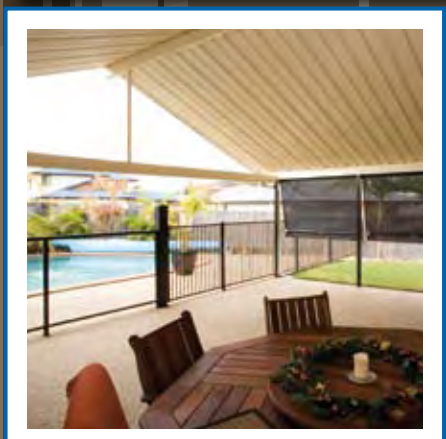

AUTOMATIC BLINDS

One of our most popular blind designs, the automatic blind consists of an internal spring recoil retraction system located inside the top roller tube, a set of zinc plated guide rails and wedge-lock projection arms. The projection arms, available in varying lengths, holds the bottom edge of the blind out, increasing the shaded area. The Automatic Blind can easily be pulled down to a suitable position; release your grip of the bottom tube and the blind locks automatically onto the guide rail. Once the blind is no longer required, grab-hold of the bottom tube, bend it downward and the blind is automatically retracted by the internal spring-recoil system.

Available fabrics: - PVC coated – polyethylene woven mesh