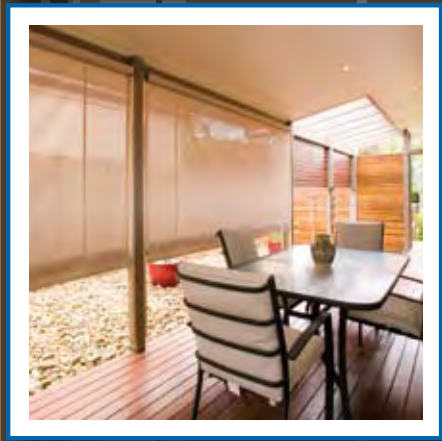

*To approved applicants

APOLLO PATIO ACCESSORIES

blinds ■ louvres ■ privacy screens

GEARED BLINDS

Geared Blinds are a perfect addition to any verandah, pergola or outdoor entertainment area. Geared Blinds are such a versatile option, simply wind-up the blind when you want to catch the cooling Summer breezes. Should inclement weather set in, shut out the wind and rain by winding-down the blind and securing with a stainless steel fastener. For even greater protection, optional side-zips are available.

Available fabrics: - Clear or Tinted plastic
- PVC coated – polyethylene woven mesh

WALL SECTION BLINDS

Wall Section Blinds are our most economical blind system. Ideal for cooler evenings, these blinds can protect your entertainment area from all kinds of weather conditions and includes side zips for a weather-tight seal. The Wall Section Blind can be raised and lowered by hand or with an optional Rope & Pulley system.

Available fabrics: - PVC coated – polyethylene woven mesh

STRAIGHT DROP BLINDS

Straight Drop Blinds are ideal for screening-in your verandah, patio or pergola. A spring-loaded recoil actuator assists the raising and lowering of this blind. Stainless-steel fasteners are provided for latching the blind in the down position. Additional fasteners, for providing multiple latching positions, are an available option.