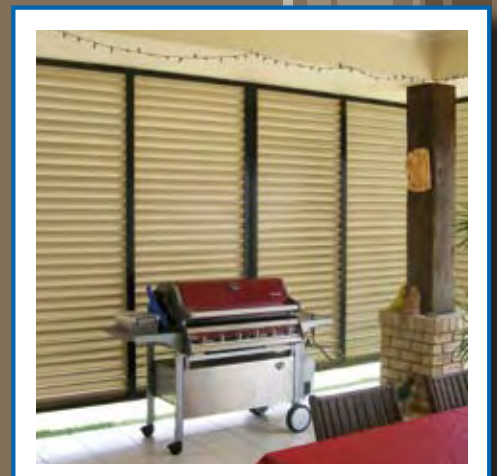

www.apollopatio.com.au

*To approved applicants