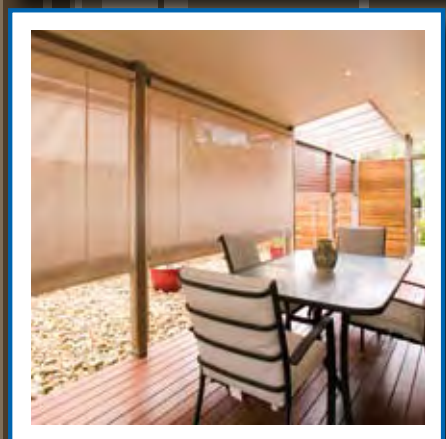

STRAIGHT DROP BLINDS

Straight Drop Blinds are ideal for screening-in your verandah, patio or pergola. A spring-loaded recoil actuator assists the raising and lowering of this blind. Stainless-steel fasteners are provided for latching the blind in the down position. Additional fasteners, for providing multiple latching positions, are an available option.

Available fabrics: - PVC coated – polyethylene woven mesh
- Acrylic – solid

Easy finance terms available*

**FOR AN OBLIGATION FREE
MEASURE & APPRAISAL**

1800 007 321

www.apollopatio.com.au

*To approved applicants