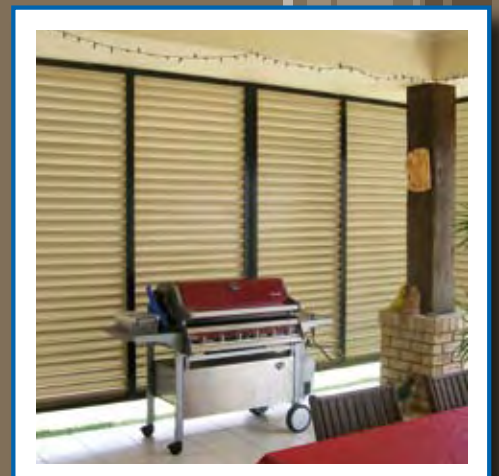

www.apollopatio.com.au

*To approved applicants