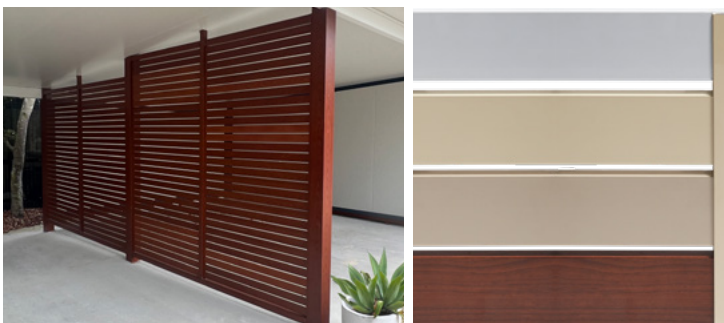

Louvres and Slats *Accessories*

> 1800 007 321

> apollopatios.com.au

Transform your patio, pergola, veranda, balcony, carport or outdoor space with stylish Louvres and Slats

Our durable yet modern range of louvres and slats are made from high quality aluminium, providing a low maintenance solution for additional privacy screening, ventilation and protection. Maximise the comfort and practicality of your favourite entertaining spot.

Louvres

Louvres offer protection from all types of weather conditions, while adding a modern, airy feel to your outdoor space. Our fixed louvres reflect heat while maximising airflow, ensuring your outdoor space is well ventilated and a more comfortable temperature.

Slats

Slats provide moderate protection from rain, direct sun and passing eyes. Slats can also be incorporated to define your space, to give a sleek modern look, separate areas or hide an unsightly fence.

Colours:	White	Cream
	Merino	Woodgrain

Our powder-coated aluminium finish eliminates costly maintenance issues such as painting, cracking and warping commonly experienced with timber. Available in a range of popular colours and able to be installed in a vertical or horizontal configuration to suit your outdoor addition.