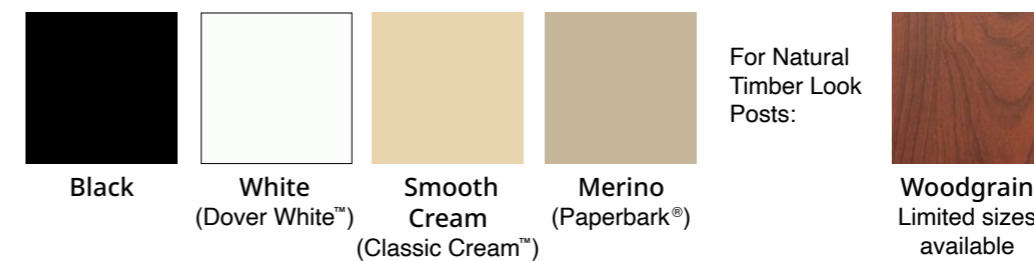

Top-side colours:

Under-side colours:

UniCote® Coastal *Extra protection*

For projects close to the ocean or other corrosive influences we recommend UniCote® Coastal steel. UniCote® Coastal is a highly durable product offering optimum performance against corrosion and with improved cut edge performance designed to give excellent colour retention and high formability at moderate cost.

Beam Colours *Design versatility*

Post Colours

Gutter colours:

All colours shown are available to match your roofing and the existing gutters on your home.

The UniCote® steel colour swatches have been reproduced to represent actual product colours as accurately as possible. However, we recommend checking your chosen colour against an actual sample of the product before purchasing, as varying light conditions, different screens and limitations of the printing process may affect colour tones. Equivalent COLORBOND® colour names are registered trade marks of BlueScope Steel Limited.™ colour names are trade marks of BlueScope Steel Limited.