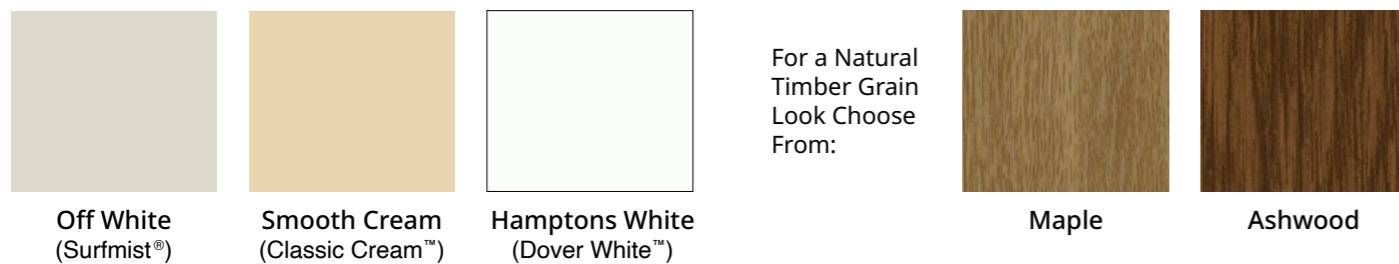

Apollo Patios manufactures our Australian-made Insulated Roofing using UniCote® steel on the top side and the ceiling side. UniCote® steel is highly durable and desirable and is designed and tested to give long-lasting colour retention. Apollo Insulated Roofing is designed, engineered and manufactured to ensure year-round comfort and exceptional quality.

Top-side colours:

Under-side colours:

UniCote® Coastal *Extra protection*

For projects close to the ocean or other corrosive influences we recommend UniCote® Coastal steel. UniCote® Coastal is a highly durable product offering optimum performance against corrosion and with improved cut edge performance designed to give excellent colour retention and high formability at moderate cost.

Beam Colours *Design versatility*

Post Colours

Gutter colours:

All colours shown are available to match your roofing and the existing gutters on your home.

The UniCote® steel colour swatches have been reproduced to represent actual product colours as accurately as possible. However, we recommend checking your chosen colour against an actual sample of the product before purchasing, as varying light conditions, different screens and limitations of the printing process may affect colour tones. Equivalent COLORBOND® colour names are registered trade marks of BlueScope Steel Limited.™ colour names are trade marks of BlueScope Steel Limited.