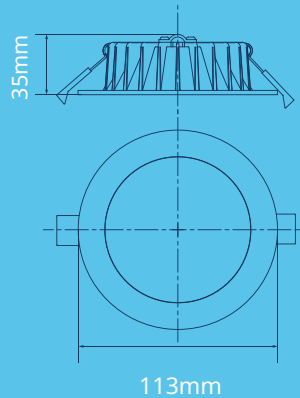

App Controlled IP44
RGB+CW

- > 1800 007 321
- > apollopatis.com.au

apollo
PATIOS

- Ensure the main power is switched off before installation.
- Always check the actual size before cutting hole.
- For easy maintenance we recommend the use of plug base sockets in the ceiling.
- 6m Extension Cable with 12V clip included.
- Download Tuya App using QR code to control Smart Wifi downlight.

 Cutout=90mm

Voltage: 220-240V~50/60Hz

Wattage: 12W

CCT: 3000k / 6000k

Lumen: 850lm / 950lm RGB+CW

Beam Angle: 120°

3 Years Warranty

Full instructions are provided inside the box